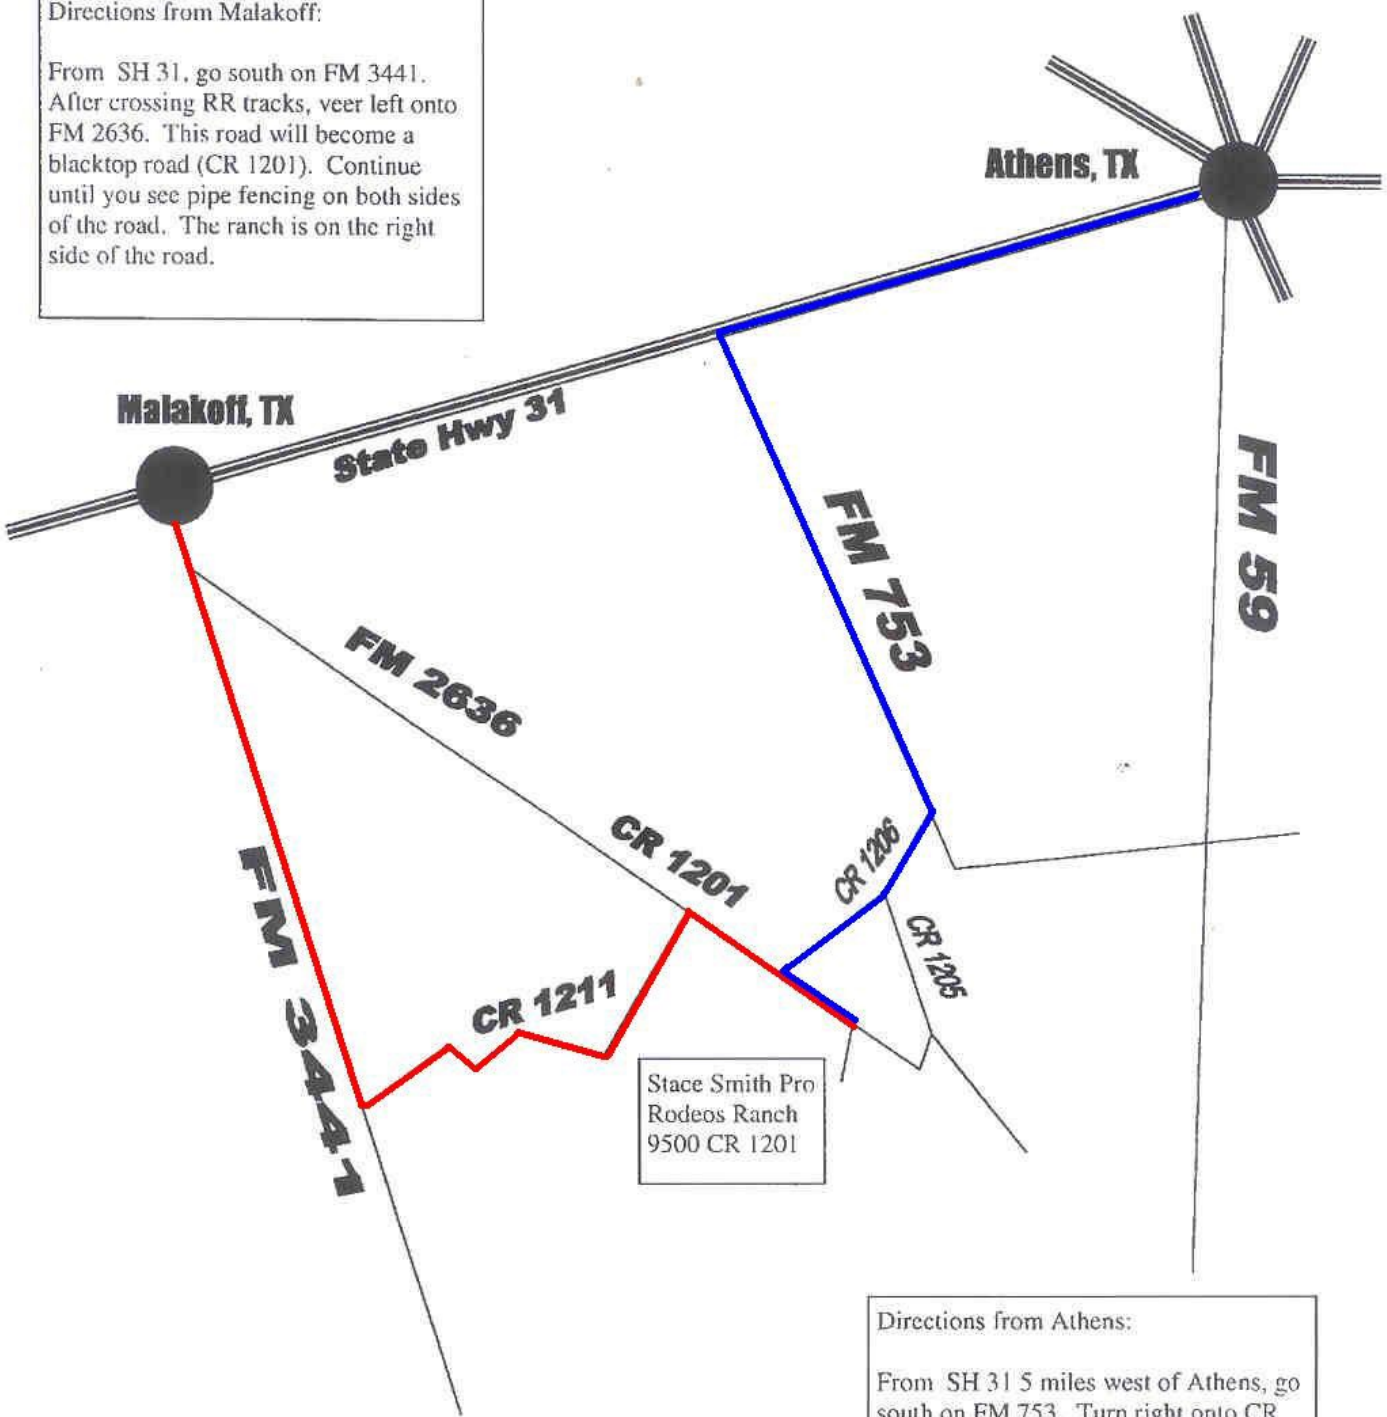

Stace Smith Pro Rodeos Ranch

(903) 489-2652
9500 CR 1201
Malakoff, TX 75148

Directions from Malakoff:

From SH 31, go south on FM 3441. After crossing RR tracks, veer left onto FM 2636. This road will become a blacktop road (CR 1201). Continue until you see pipe fencing on both sides of the road. The ranch is on the right side of the road.

Stace Smith Pro Rodeos Ranch
9500 CR 1201

Directions from Athens:

From SH 31 5 miles west of Athens, go south on FM 753. Turn right onto CR 1206. Veer right to stay with CR 1206. Turn left at CR 1201. You will see pipe fencing on both sides of the road. The ranch is on the right side of the road.